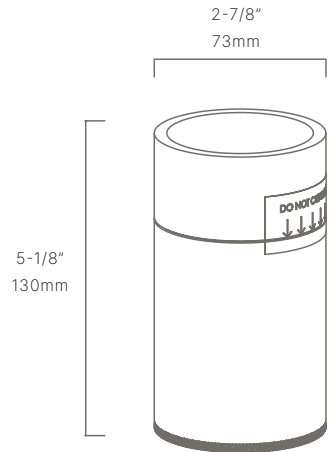

AURORALIGHT

PROJECT: _____

SKU #: _____

TYPE: _____

PVC J-BOX

PJB782303

The PVC J-Box; Perfect for hardscape & conduit installation to our in-grade & step/wall fixtures. This hub fits our Micro Well, Centro, Polaris & Compass fixtures.

- Perfect for hardscape and architectural installation
- Ideal for in-grade & step/wall fixtures

DIMENSIONS	W2-7/8" x L5-1/8"
VOLTAGE	12V
MATERIAL	Sch. 40 PVC & Aluminum

*For complete warranty terms, please visit: www.auroralight.com/warranty/

ACCESSORIES

MCH004103	3" Aluminum Conduit Hub
MCH004203	3" Brass Conduit Hub
STB005	Stabalizer Fin
FM331	Square Flush Mount Adapter*

*Square Flush Mount Adapter only compatible with IGR330403 & IGR331303

ACCESSORIES

P. 760.931.2910

O. 2742 Loker Ave. W Carlsbad CA 92010

W. www.auroralight.com

MADE IN USA
WITH DOMESTIC & IMPORTED MATERIALS