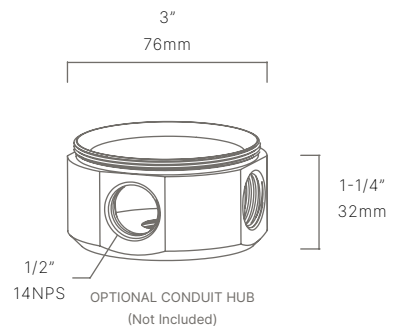

AURORALIGHT

PROJECT: _____

SKU #: _____

TYPE: _____

PVC J-BOX

PJB782303

The PVC J-Box; Perfect for hardscape & conduit installation to our in-grade & step/wall fixtures. This hub fits our Micro Well, Centro, Polaris & Compass fixtures.

- Perfect for hardscape and architectural installation
- Ideal for in-grade & step/wall fixtures

DIMENSIONS	W2-7/8" x L5-1/8"
VOLTAGE	12V
MATERIAL	Sch. 40 PVC & Aluminum

*For complete warranty terms, please visit: www.auroralight.com/warranty/

ACCESSORIES

MCH004103	3" Aluminum Conduit Hub
MCH004203	3" Brass Conduit Hub
STB005	Stabalizer Fin
FM331	Square Flush Mount Adapter*

*Square Flush Mount Adapter only compatible with IGR330403 & IGR331303

ACCESSORIES

P. 760.931.2910

O. 2742 Loker Ave. W Carlsbad CA 92010

W. www.auroralight.com

MADE IN USA
WITH DOMESTIC & IMPORTED MATERIALS