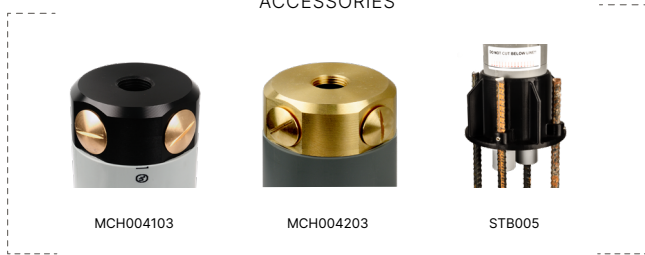

AURORALIGHT

PROJECT: _____

SKU #: _____

TYPE: _____

PVC J-BOX

PJB782303

The PVC J-Box; Perfect for hardscape & conduit installation to our in-grade & step/wall fixtures. This hub fits our Micro Well, Centro, Polaris & Compass fixtures.

- Perfect for hardscape and architectural installation
- Ideal for in-grade & step/wall fixtures

DIMENSIONS	W2-7/8" x L5-1/8"
VOLTAGE	12V
MATERIAL	Sch. 40 PVC & Aluminum

*For complete warranty terms, please visit: www.auroralight.com/warranty/

ACCESSORIES

MCH004103	3" Aluminum Conduit Hub
MCH004203	3" Brass Conduit Hub
STB005	Stabalizer Fin
FM331	Square Flush Mount Adapter*

*Square Flush Mount Adapter only compatible with IGR330403 & IGR331303

ACCESSORIES

P. 760.931.2910

O. 2742 Loker Ave. W Carlsbad CA 92010

W. www.auroralight.com

MADE IN USA
WITH DOMESTIC & IMPORTED MATERIALS